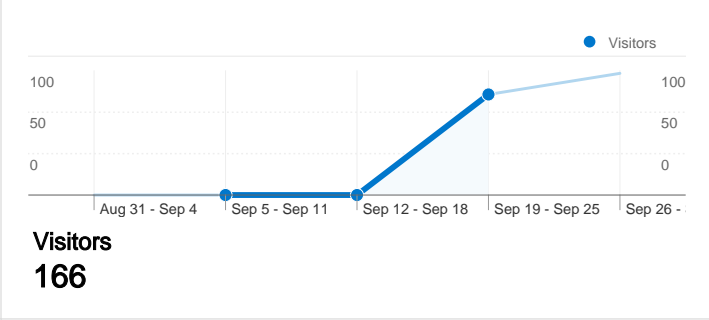

Site Usage

347 Visits

23.05% Bounce Rate

2,922 Pageviews

00:11:07 Avg. Time on Site

8.42 Pages/Visit

46.40% % New Visits

Visitors Overview

All traffic sources sent a total of 347 visits

- 45.53% Direct Traffic
- 42.94% Referring Sites
- 11.53% Search Engines

- Direct Traffic
158.00 (45.53%)
- Referring Sites
149.00 (42.94%)
- Search Engines
40.00 (11.53%)

347 visits came from 5 countries/territories

Site Usage						
Visits	Pages/Visit	Avg. Time on Site	% New Visits	Bounce Rate		
347 % of Site Total: 100.00%	8.42 Site Avg: 8.42 (0.00%)	00:11:07 Site Avg: 00:11:07 (0.00%)	46.40% Site Avg: 46.40% (0.00%)	23.05% Site Avg: 23.05% (0.00%)		
Country/Territory	Visits	Pages/Visit	Avg. Time on Site	% New Visits	Bounce Rate	
New Zealand	334	8.55	00:11:22	46.41%	22.75%	
Ireland	7	6.57	00:08:14	14.29%	14.29%	
United States	3	5.67	00:02:02	66.67%	33.33%	
Australia	2	1.50	00:00:12	100.00%	50.00%	
Canada	1	1.00	00:00:00	100.00%	100.00%	
						1 - 5 of 5

Pages on this site were viewed a total of 2,922 times

2,922 Pageviews

1,658 Unique Views

23.05% Bounce Rate

Top Content

Pages	Pageviews	% Pageviews
/forum	595	20.36%
/	334	11.43%
/home	215	7.36%
/support	197	6.74%
/research	170	5.82%