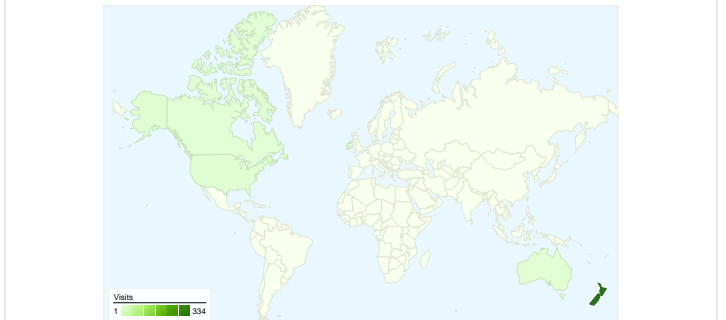

Site Usage

347 Visits

23.05% Bounce Rate

2,922 Pageviews

00:11:07 Avg. Time on Site

8.42 Pages/Visit

46.40% % New Visits

Visitors Overview

Map Overlay

Traffic Sources Overview

Content Overview

Pages	Pageviews	% Pageviews
/forum	595	20.36%
/	334	11.43%
/home	215	7.36%
/support	197	6.74%
/research	170	5.82%

166 people visited this site

347 Visits

All traffic sources sent a total of 347 visits

- 45.53% Direct Traffic
- 42.94% Referring Sites
- 11.53% Search Engines

- Direct Traffic
158.00 (45.53%)
- Referring Sites
149.00 (42.94%)
- Search Engines
40.00 (11.53%)

347 visits came from 5 countries/territories

Site Usage						
Visits	Pages/Visit	Avg. Time on Site	% New Visits	Bounce Rate		
347 % of Site Total: 100.00%	8.42 Site Avg: 8.42 (0.00%)	00:11:07 Site Avg: 00:11:07 (0.00%)	46.40% Site Avg: 46.40% (0.00%)	23.05% Site Avg: 23.05% (0.00%)		
Country/Territory	Visits	Pages/Visit	Avg. Time on Site	% New Visits	Bounce Rate	
New Zealand	334	8.55	00:11:22	46.41%	22.75%	
Ireland	7	6.57	00:08:14	14.29%	14.29%	
United States	3	5.67	00:02:02	66.67%	33.33%	
Australia	2	1.50	00:00:12	100.00%	50.00%	
Canada	1	1.00	00:00:00	100.00%	100.00%	
						1 - 5 of 5