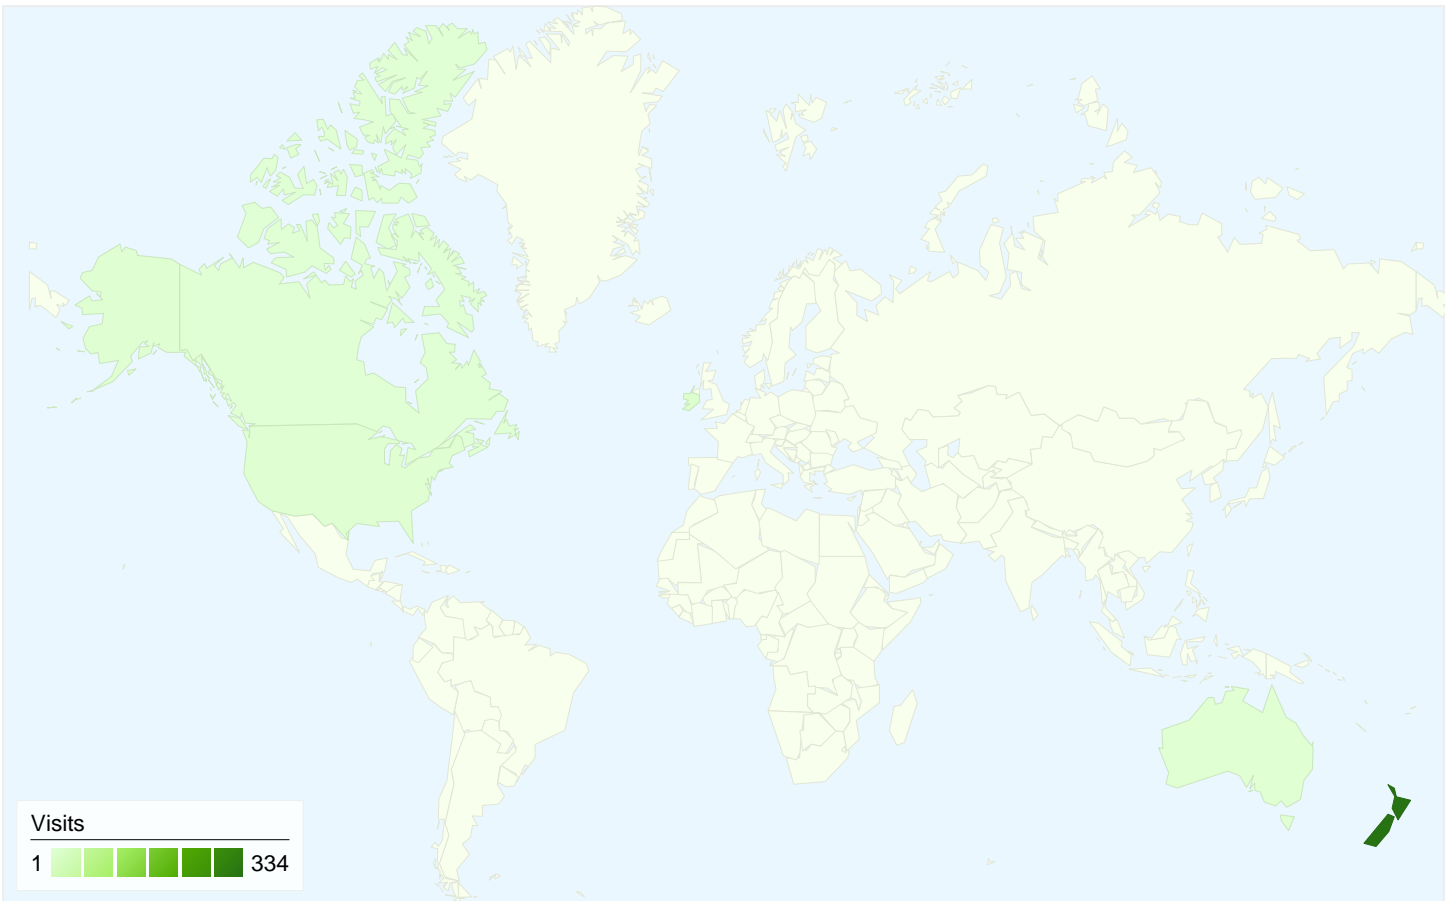

All traffic sources sent a total of 347 visits

- 45.53% Direct Traffic
- 42.94% Referring Sites
- 11.53% Search Engines

- Direct Traffic
158.00 (45.53%)
- Referring Sites
149.00 (42.94%)
- Search Engines
40.00 (11.53%)

Top Traffic Sources

Sources	Visits	% visits	Keywords	Visits	% visits
(direct) ((none))	158	45.53%	casper	36	90.00%
facebook.com (referral)	68	19.60%	casper suicide prevention nz	1	2.50%
trademe.co.nz (referral)	63	18.16%	casper, community action on	1	2.50%
google (organic)	39	11.24%	community action on suicide	1	2.50%
websiterepairmen.co.nz	6	1.73%	suicide acc	1	2.50%

347 visits came from 5 countries/territories

Site Usage						
Visits	Pages/Visit	Avg. Time on Site	% New Visits	Bounce Rate		
347 % of Site Total: 100.00%	8.42 Site Avg: 8.42 (0.00%)	00:11:07 Site Avg: 00:11:07 (0.00%)	46.40% Site Avg: 46.40% (0.00%)	23.05% Site Avg: 23.05% (0.00%)		
Country/Territory	Visits	Pages/Visit	Avg. Time on Site	% New Visits	Bounce Rate	
New Zealand	334	8.55	00:11:22	46.41%	22.75%	
Ireland	7	6.57	00:08:14	14.29%	14.29%	
United States	3	5.67	00:02:02	66.67%	33.33%	
Australia	2	1.50	00:00:12	100.00%	50.00%	
Canada	1	1.00	00:00:00	100.00%	100.00%	
						1 - 5 of 5