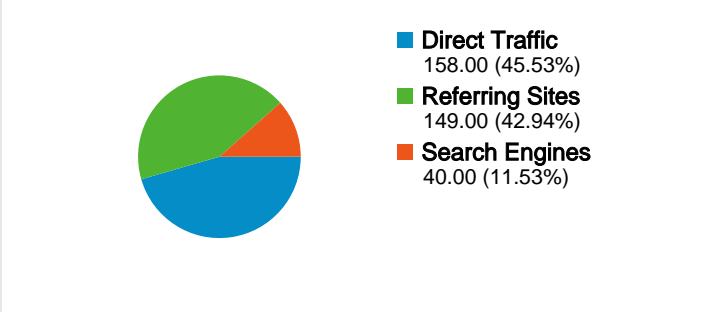

Traffic Sources Overview

Content Overview

Pages	Pageviews	% Pageviews
/forum	595	20.36%
/	334	11.43%
/home	215	7.36%
/support	197	6.74%
/research	170	5.82%